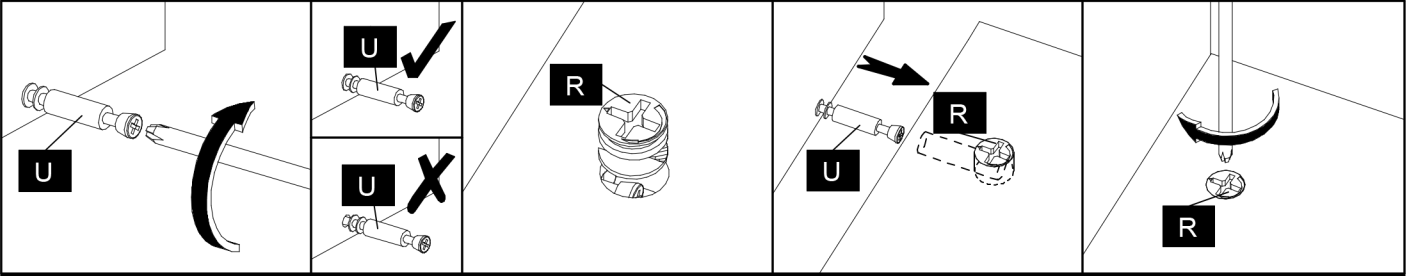

LANZETTE

Typ C

90 min

| Element symbol | Measurements | | | | Code | Paket |
|----------------|--------------|-------|----|---|------|-------|
| 1 | 937 | 407 | 22 | 1 | 1002 | 1/3 |
| 2 | 1368 | 375 | 16 | 1 | 1003 | 2/3 |
| 3 | 1368 | 375 | 16 | 1 | 1004 | 2/3 |
| 4 | 897 | 70 | 16 | 1 | 1005 | 2/3 |
| 5 | 897 | 70 | 16 | 1 | 1025 | 2/3 |
| 6 | 897 | 355 | 16 | 1 | 1007 | 1/3 |
| 7 | 452.5 | 354.5 | 16 | 1 | 1026 | 1/3 |
| 8 | 452.5 | 354.5 | 16 | 1 | 1027 | 1/3 |
| 9 | 783.5 | 354.5 | 16 | 1 | 1009 | 1/3 |
| 10 | 487 | 355 | 16 | 1 | 1045 | 2/3 |
| 11 | 394 | 350 | 16 | 2 | N/A | 1/3 |
| 12 | 487 | 350 | 16 | 1 | N/A | 2/3 |

| | | | | | | |
|----|-------|-----|----|---|------|-----|
| 13 | 350 | 160 | 16 | 2 | 1029 | 1/3 |
| 14 | 732.5 | 160 | 16 | 2 | 1030 | 1/3 |
| 15 | 350 | 160 | 16 | 2 | 1031 | 1/3 |
| 16 | 746.5 | 346 | 3 | 2 | N/A | 3/3 |
| 17 | 1275 | 409 | 3 | 1 | N/A | 2/3 |
| 18 | 1275 | 502 | 3 | 1 | 1006 | 2/3 |
| 19 | 500 | 450 | 19 | 1 | 3001 | 3/3 |
| 20 | 795 | 230 | 19 | 2 | 3002 | 3/3 |
| 21 | 1368 | 65 | 22 | 1 | 3003 | 2/3 |
| 22 | 1368 | 65 | 22 | 1 | 3004 | 2/3 |
| 23 | 800 | 50 | 22 | 1 | 3005 | 2/3 |
| 24 | 800 | 50 | 22 | 1 | 3006 | 2/3 |